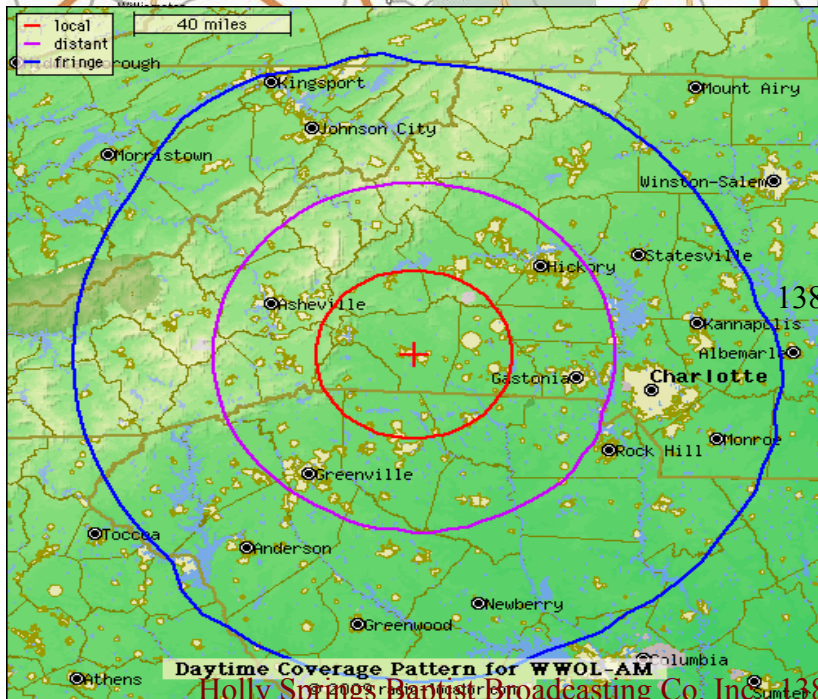

# Area Coverage Map

Serving:  
Western NC and  
Upper SC

Rutherford, Henderson, McDowell,  
Burke, Catawba, Lincoln, Gaston,  
Polk, Cleveland, Yancey, Buncombe,  
Spartanburg SC, Greenville SC,  
Cherokee SC